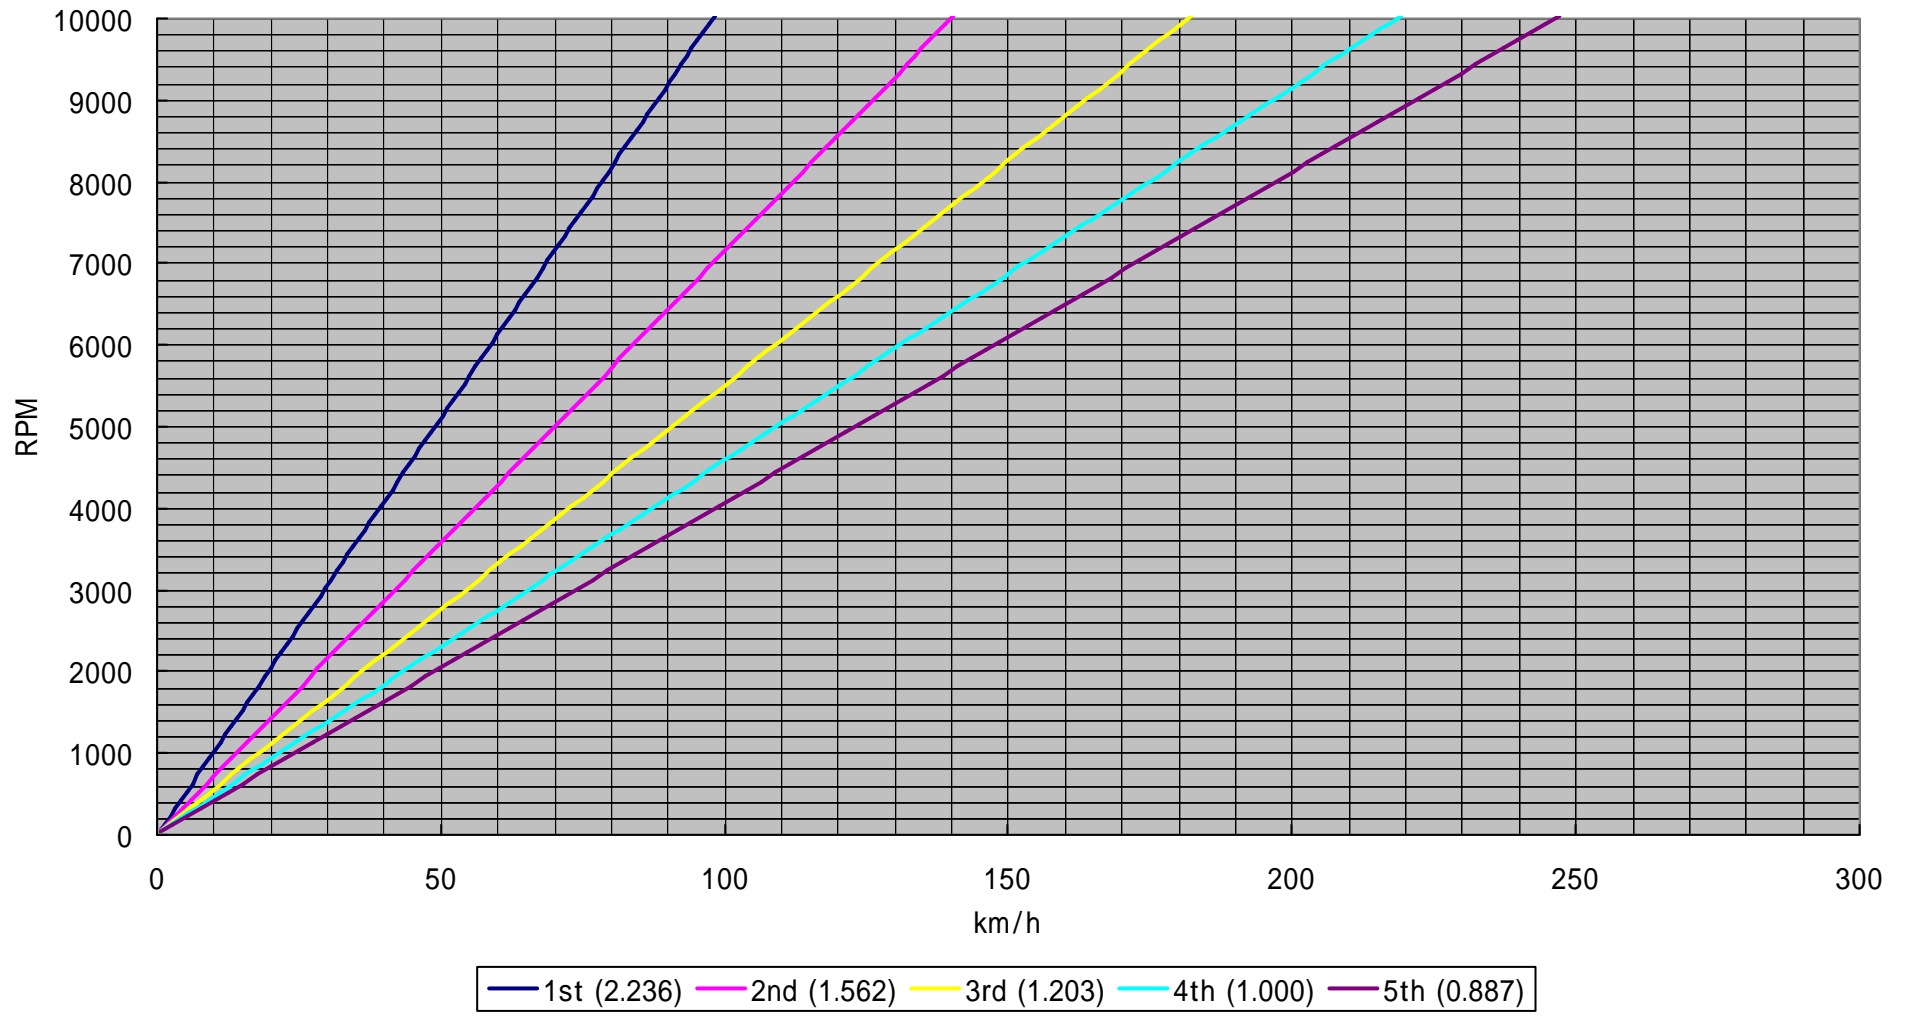

74 750SS
(Pri=2.188, Fin=2.500, OEM R-Tyre=3.50-18)

75 750SS
(Pri=2.188, Fin=2.500, OEM R-Tyre=4.25 - 18)