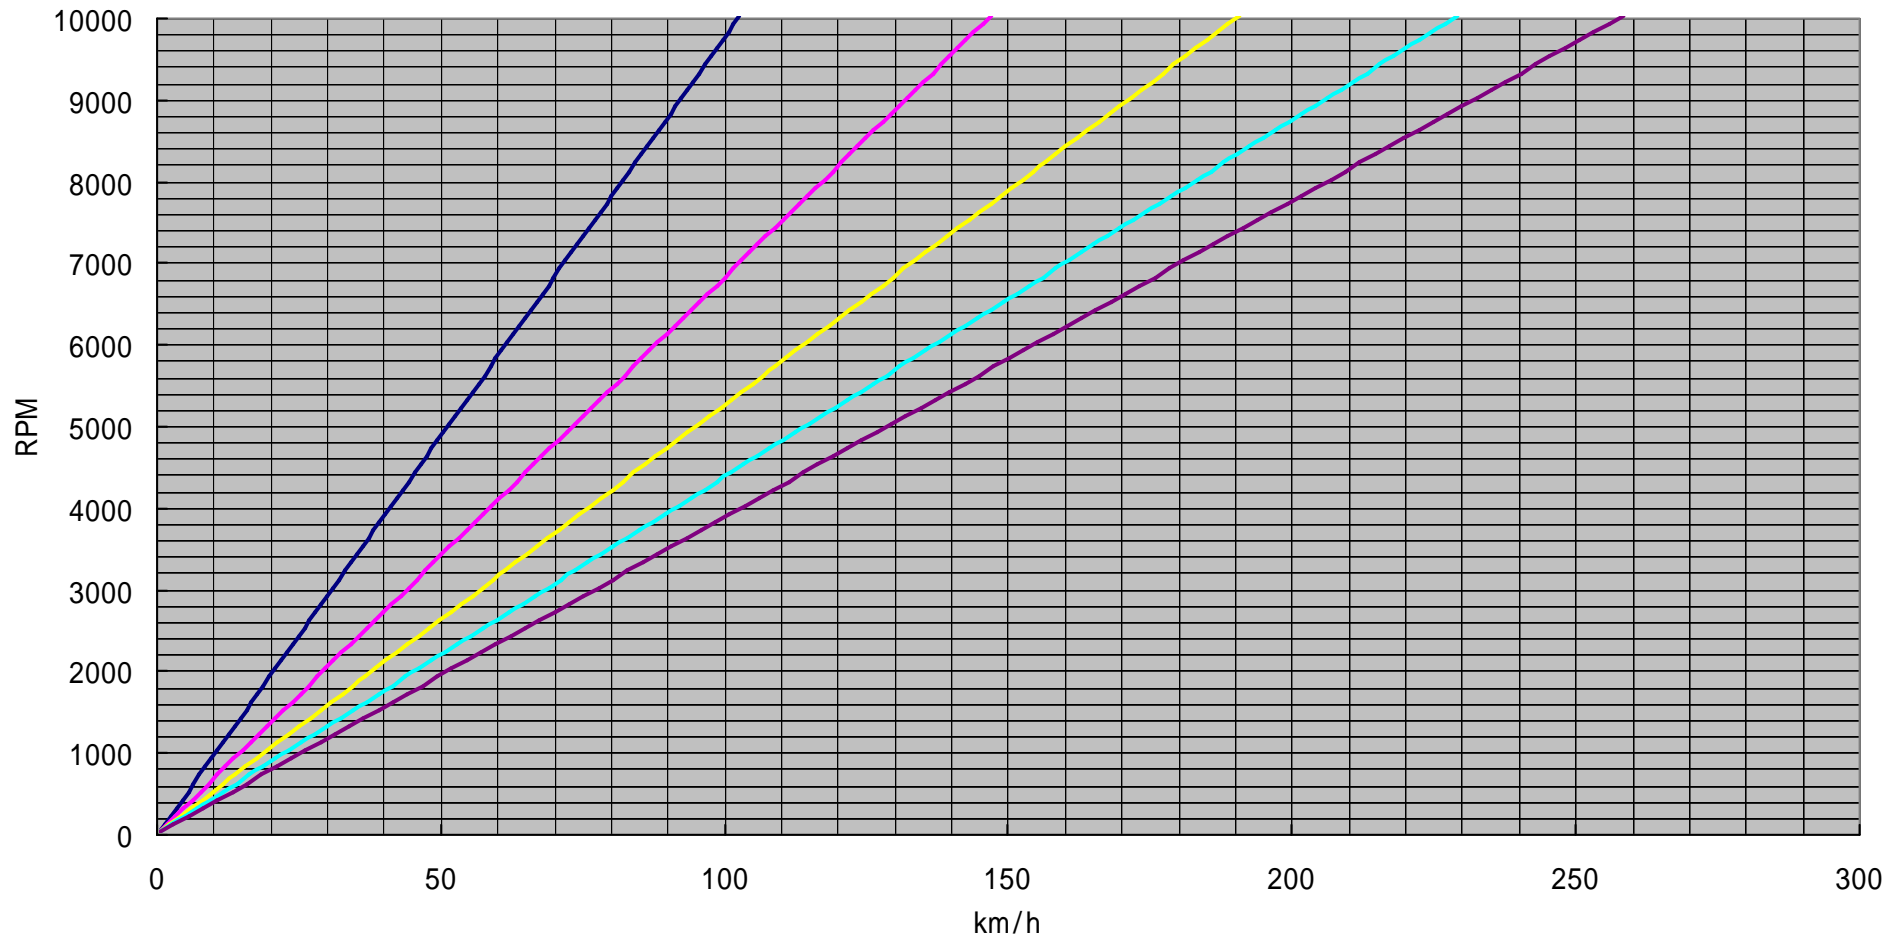

77-83 900SD
(Pri=2.188, Fin=2.533, OEM R-Tyre=120/90-18)

— 1st (2.236) — 2nd (1.562) — 3rd (1.203) — 4th (1.000) — 5th (0.887)