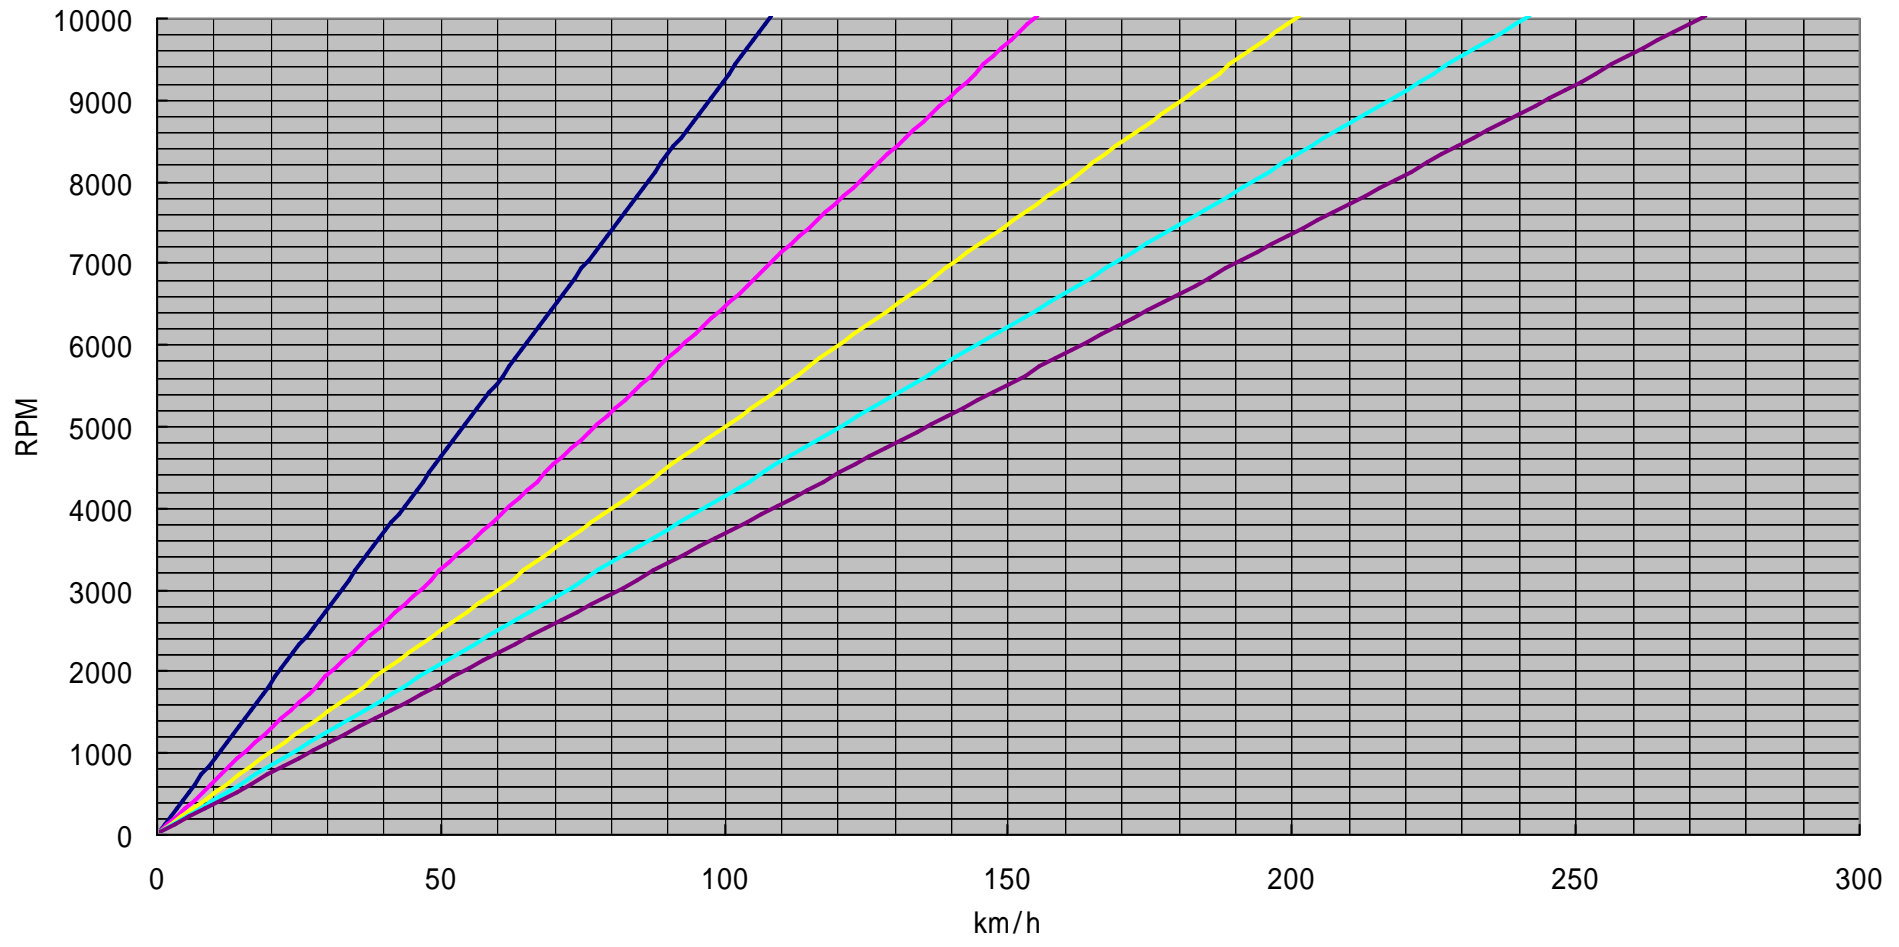

79-81 900SSD
(Pri=2.188, Fin=2.400, OEM R-Tyre=120/90-18)

— 1st (2.236) — 2nd (1.562) — 3rd (1.203) — 4th (1.000) — 5th (0.887)